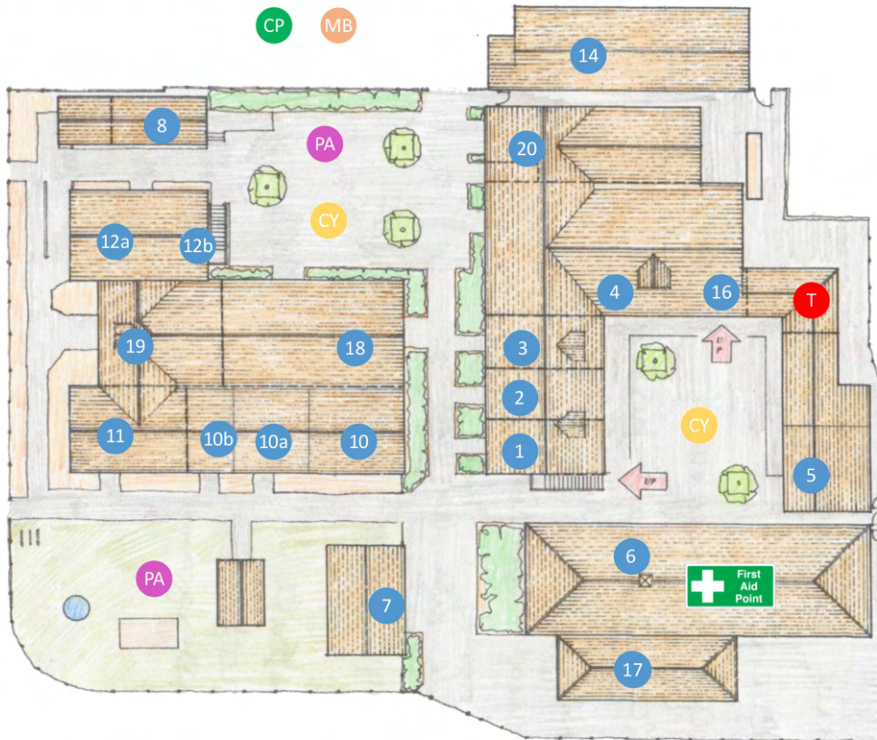

HOLME GRANGE

CRAFTS & SHOPS

CP MB

CP

- 1 A Dust of Flour and Sugar
- 2 Blooming Roots
- 3
- 4 Brickies
- 5 Enchanting Glass Designs
- 6 The Grange Chocolate Café
- 7 R Young Art Gallery
- 8 The Tasting Barn
- 10 Aquatic Addiction
- 10a LaLa's Boutique
- 10b
- 11 Quench
- 12a Pottery Pals & Little Teddy's Loft
- 12b
- 14 Arissa Beauty and Aesthetics
- 15 Sewisfaction
- 16 Needles and Pins
- 17 Fairy Tails
- 18 Gilded Hair
- 19 Thomas William Jewellery
- 20 Sarvanga Yoga
- MB Muddy Boots
- CP Car Parks
- CY Court Yards
- PA Picnic/Play Areas
- T Toilets