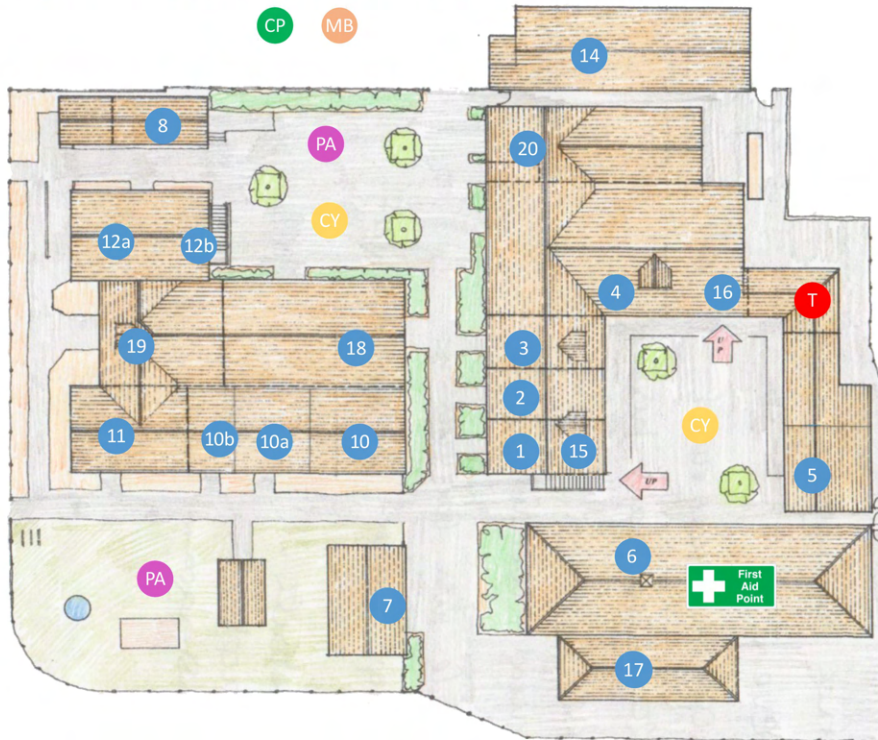

HOLME GRANGE

CRAFTS & SHOPS

CP MB

CP

- 1 A Dust of Flour and Sugar
- 2 Blooming Roots
- 3
- 4 Brickies
- 5 Enchanting Glass Designs
- 6 The Grange Chocolate Café
- 7 R Young Art Gallery
- 8 The Tasting Barn
- 10 Aquatic Addiction
- 10a LaLa's Boutique
- 10b
- 11 Quench
- 12a Pottery Pals & Little Teddy's Loft
- 12b
- 14 Arissa Beauty and Aesthetics
- 15 Sewisfaction
- 16 Needles and Pins
- 17 Fairy Tails
- 18 Gilded Hair
- 19 Thomas William Jewellery
- 20 Sarvanga Yoga
- MB Muddy Boots
- CP Car Parks
- CY Court Yards
- PA Picnic/Play Areas
- T Toilets